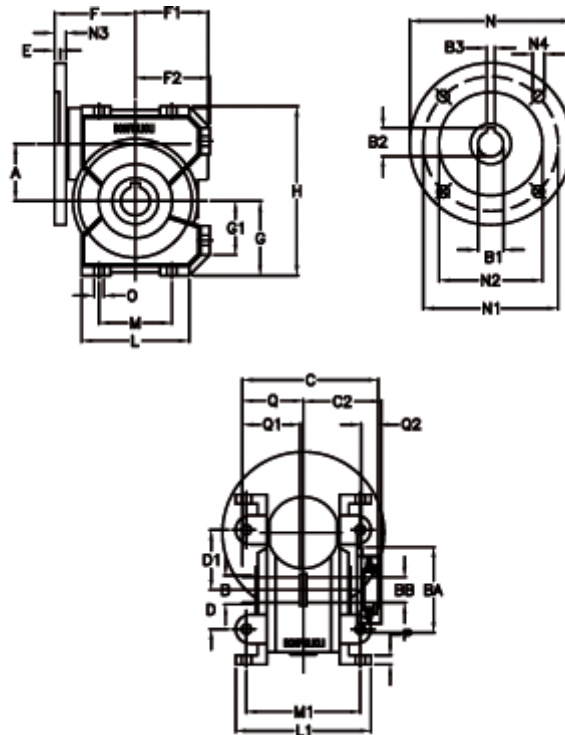

Article number: 390204402802316

Description: Worm Gear with Torque Limiter
VF 44-L1-U-28-P63B14

Measures

a = 44.6	C2 = 48.0	g = 55.0	N = 90	Q1 = 32
B = 18	D = 29	G1 = 40.0	N1 = 75	Q2 = 12
B1 E7 = 11	D1 = 46	H = 127.0	N2 = 60	
B2 = 12.8	Description = VF 44U-xx-63B14	H1 = 97.0	N3 = 8.0	
B3 H9 = 4	E = 2.0	L = 80	N4 = 5.5	
BA = 40	F = 65	L1 = 100	O = 8.5	
BB H7 = 11	F1 = 54	m = 52	P = 8	
C = 79	F2 = 55.0	M1 = 81.0	Q = 32.0	